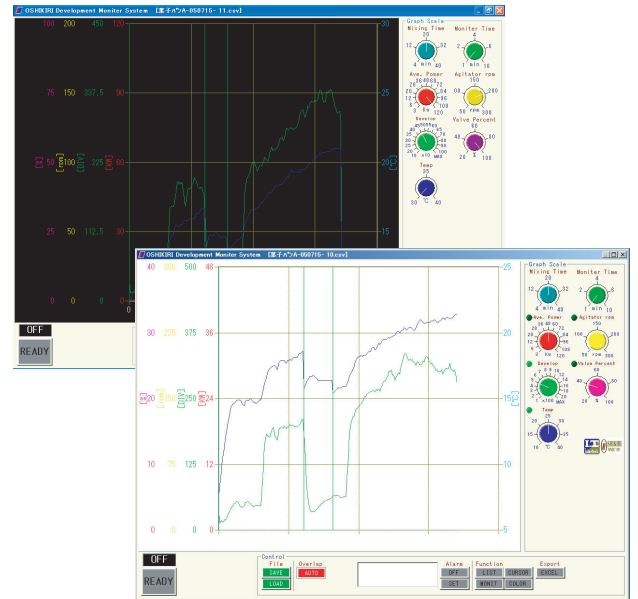

Development monitor MULTI

▼ Installation sample of Development Monitor MULTI

▲ Revise of monitor color can be set freely

◆ Specifications

Dustproof cover as standard spec

unit weight 80kg

unit size W 600 × D 500 × H 1500 mm

Standard to be displayed

- Dough Temperature
- Develop Graph
- Mixer motor power graph

(★ Other sensor output as optional can be possible)

PC to be used Note PC (required serial port)

(Please contact us for detailed specifications.)

OS to be used WINDOWS 10 (Please contact us for detailed specifications.)

*WINDOWS IS A REGISTERED TRADEMARK OF MICROSOFT

The Develop Monitor Multi allows you to;

- Adjustment of ingredients mixing required due to climate fluctuations
- Mixing study of new formulation
- Alert for operation errors such as feeding failure of any ingredients.

※ This product can be shipped with the mixer already installed.

Please contact us if you would like to have it installed in other ways.

OSHIKIRI MACHINERY LTD.

<https://www.oshikiri.com/>

4, Kirihara-cho, Fujisawa-shi, Kanagawa, 252-0811 Japan
Phone: 0466-44-6184 Fax: 0466-44-6187 E-mail: intl@oshikiri.com

Oshikiri Corporation of America

10425 Drummond Road, Philadelphia, Pennsylvania 19154-3898

Phone: 215-637-6005 Fax: 215-637-6041 E-mail: oshikiri-production@msn.com

OSHIKIRI Website