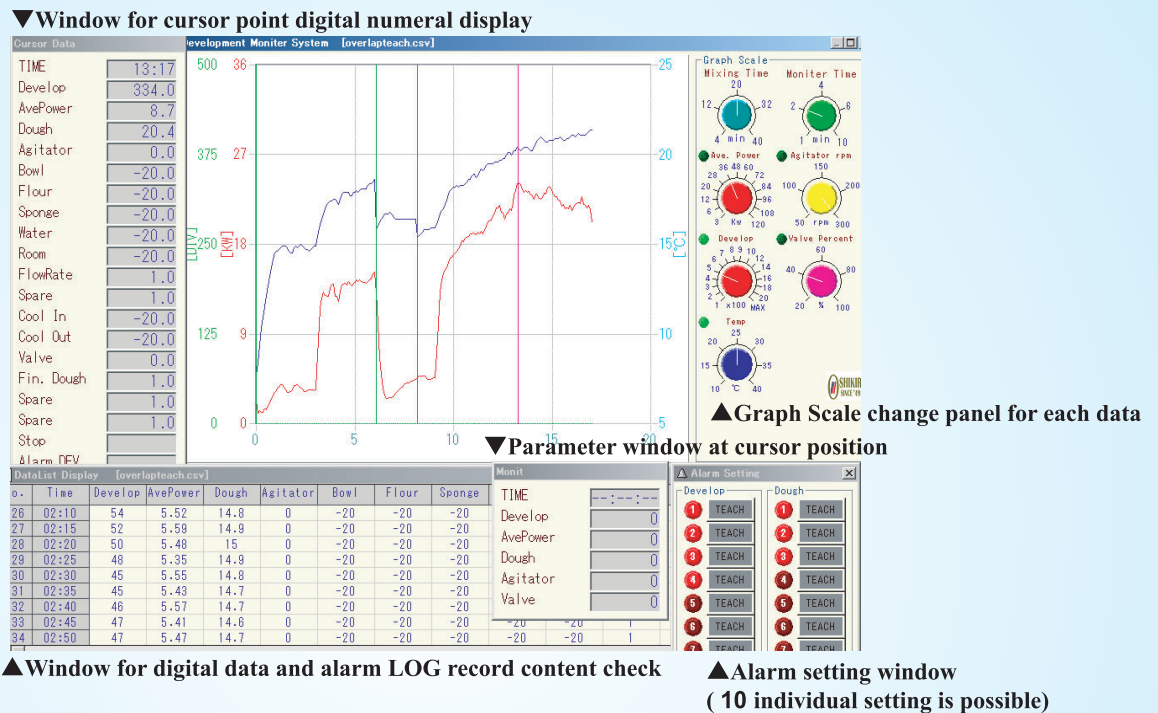

Development monitor MULTI

Assists in the analysis of mixing data using horizontal mixers.
 Records mixing graph data and dough temperature automatically.
 Stabilizes the product.

● Monitor display sample for Development Monitor MULTI (multi-windows are shown for explanation)

- ◆ Variety switches and data management.
- ◆ Panel scale range adjustment
- ◆ Logging of stops during procedure
- ◆ Display shows develop value, mixer power value, and dough temperature
- ◆ Overlap display of saved data & in-process data
- ◆ Data saving in CSV.

Automatic data save function

In-process data can be recorded and saved automatically.

Data comparisons

In-process graph data can be displayed on saved data overlapped.
 This allows operation of mixing procedure with viewing saved data.

Deviation detection alert

Alert ranges can be set based on saved data.
 When a difference observed from in-process data, alert displays and alert sounds to notify the operator.

Development monitor MULTI